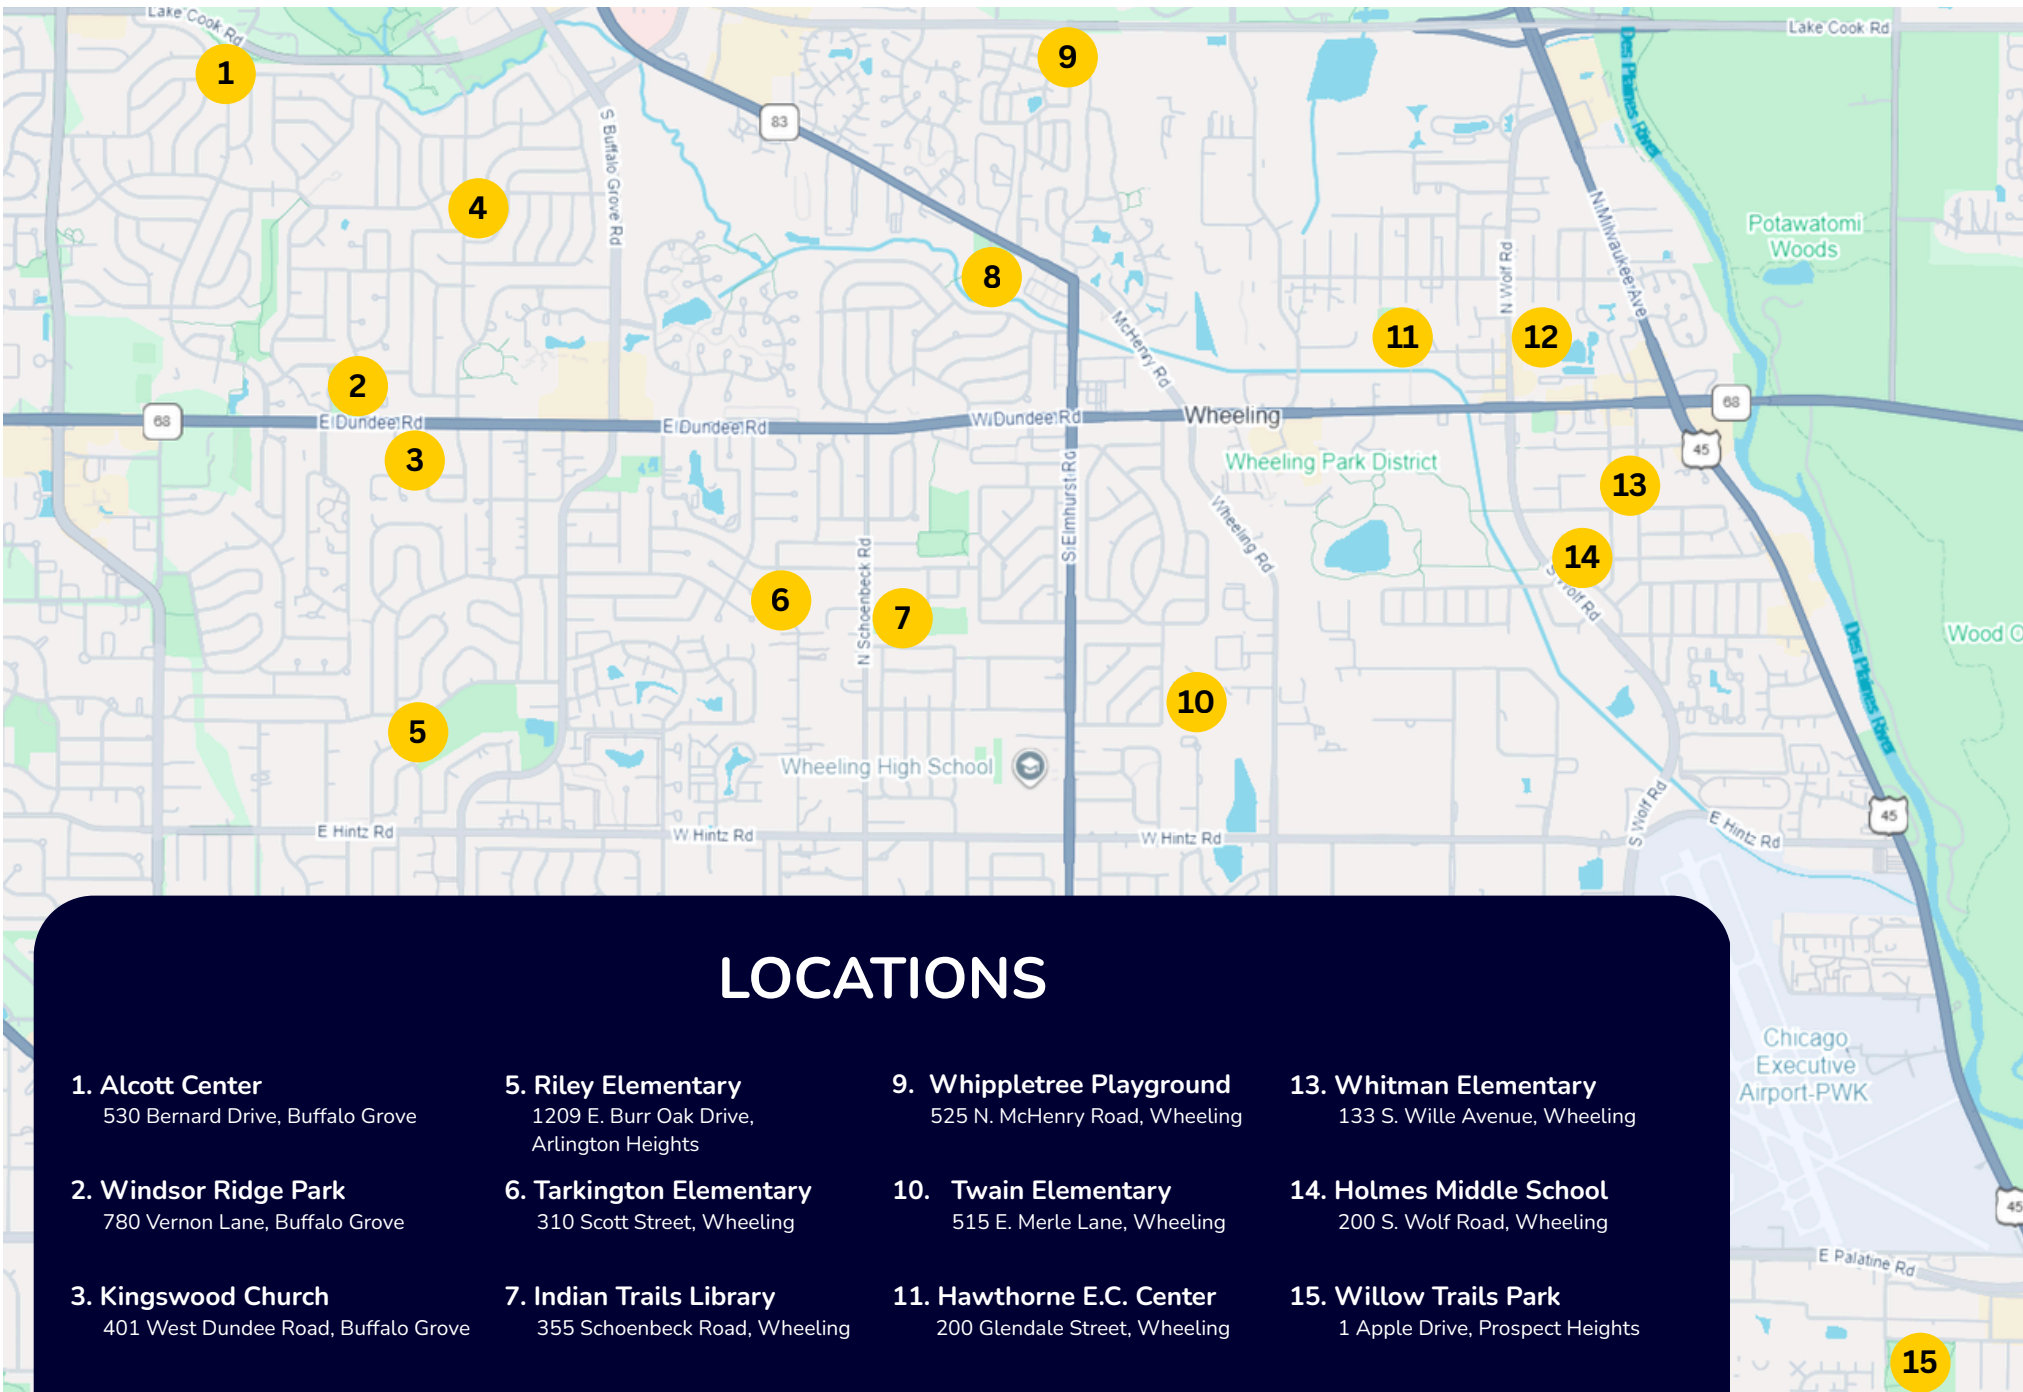

FUEL THEIR SUMMER. NOURISH THEIR FUTURE.

Healthy meals help kids grow, learn, and play all summer long.

Questions? Visit ccsd21.org/seamless-summer

15 CONVENIENT LOCATIONS

- 1 **ALCOTT CENTER**
530 Bernard Drive, Buffalo Grove
- 2 **CHAMBER PARK**
131 North Wolf Road, Wheeling
- 3 **CHILDERLEY PARK**
506 McHenry Road, Wheeling
- 4 **HAWTHORNE EARLY CHILDHOOD CENTER**
200 Glendale Street, Wheeling
- 5 **HOLMES MIDDLE SCHOOL**
221 South Wolf Road, Wheeling
- 6 **INDIAN TRAILS PUBLIC LIBRARY**
355 Schoenbeck Road, Wheeling
- 7 **KILMER ELEMENTARY SCHOOL**
655 Golfview Terrace, Buffalo Grove
- 8 **KINGSWOOD UNITED METHODIST CHURCH**
401 West Dundee Rd, Buffalo Grove
- 9 **RILEY ELEMENTARY SCHOOL**
1209 East Burr Oak Drive, Arlington Heights
- 10 **TARKINGTON ELEMENTARY SCHOOL**
310 Scott Street, Wheeling
- 11 **TWAIN ELEMENTARY SCHOOL**
515 East Merle Lane, Wheeling
- 12 **WHIPPLETREE PLAYGROUND**
525 North McHenry Road, Wheeling
- 13 **WHITMAN ELEMENTARY SCHOOL**
133 South Wille Avenue, Wheeling
- 14 **WILLOW TRAILS PARK**
1 Apple Drive, Prospect Heights
- 15 **WINDSOR RIDGE PARK**
780 Vernon Lane, Buffalo Grove

LOCATIONS

1. Alcott Center

530 Bernard Drive, Buffalo Grove

2. Windsor Ridge Park

780 Vernon Lane, Buffalo Grove

3. Kingswood Church

401 West Dundee Road, Buffalo Grove

4. Kilmer Elementary

655 Golfview Terrace, Buffalo Grove

5. Riley Elementary

1209 E. Burr Oak Drive,
Arlington Heights

6. Tarkington Elementary

310 Scott Street, Wheeling

7. Indian Trails Library

355 Schoenbeck Road, Wheeling

8. Childerley Park

506 McHenry Road, Wheeling

9. Whippetree Playground

525 N. McHenry Road, Wheeling

10. Twain Elementary

515 E. Merle Lane, Wheeling

11. Hawthorne E.C. Center

200 Glendale Street, Wheeling

12. Chamber Park